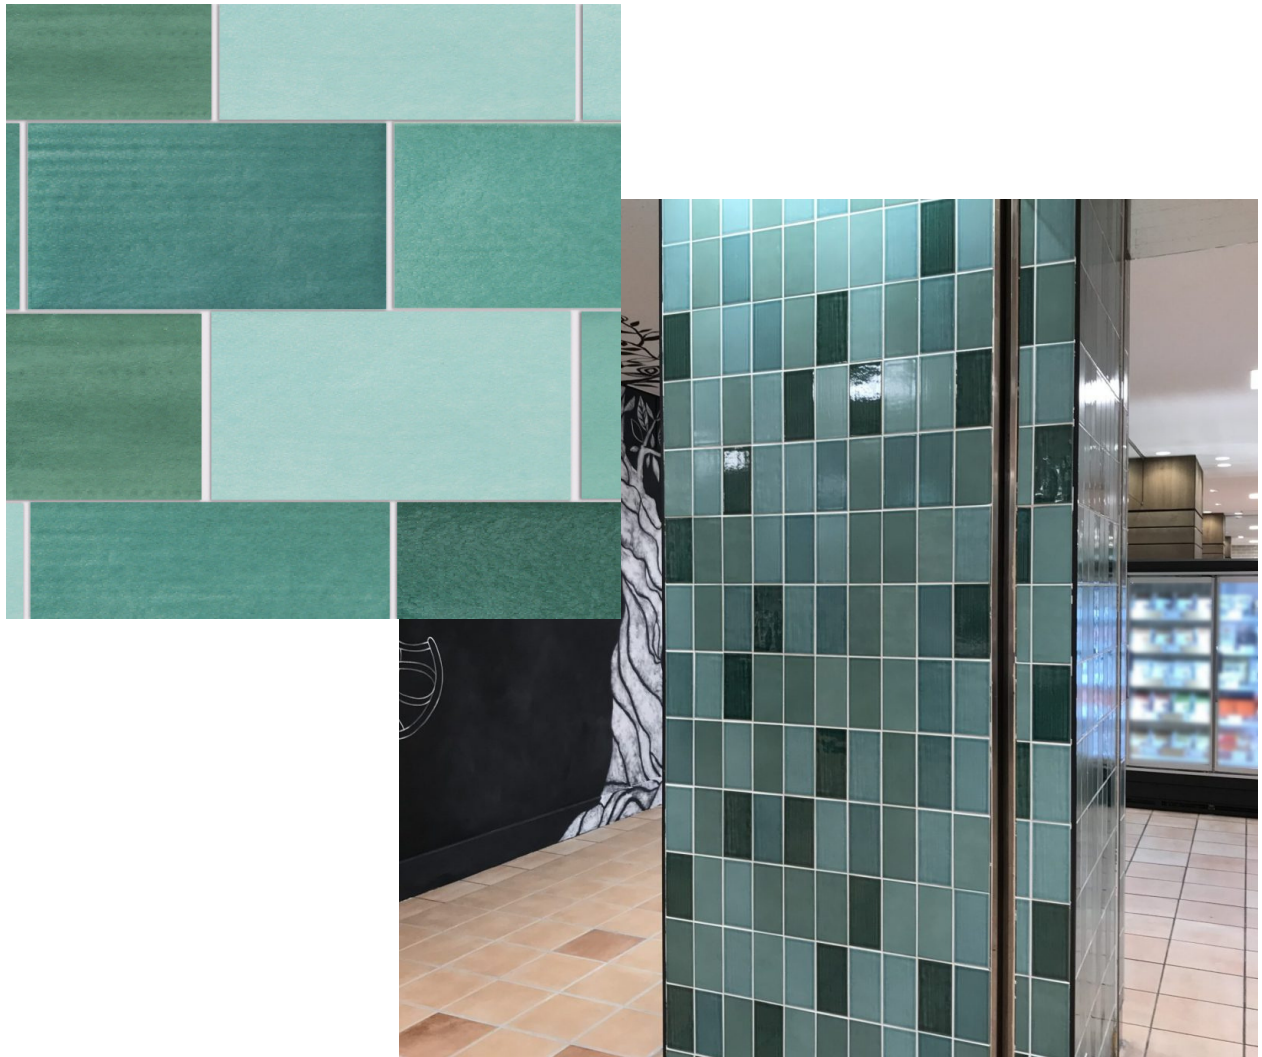

SUIREN BRICK

100x200mm brick tile with shade variation.
Made in Japan. Suitable for walls.

now $85 per m²

Available while stocks last