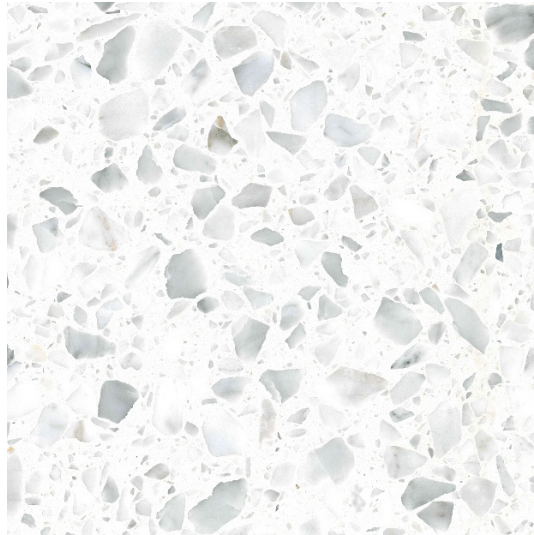

ITALIA CARRARA
600x600x20mm
MIXED BATCHES
14.76m² (41 pcs)
2.16m² (6 pcs)

now $85 per m²

Available while stocks last