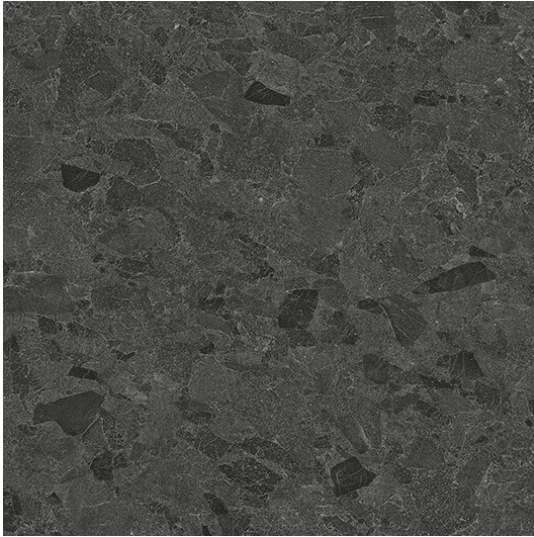

PORCELAIN TILES

Large format. Suitable for floors and walls.

EME ANTHRACITE
600x600
11m² available