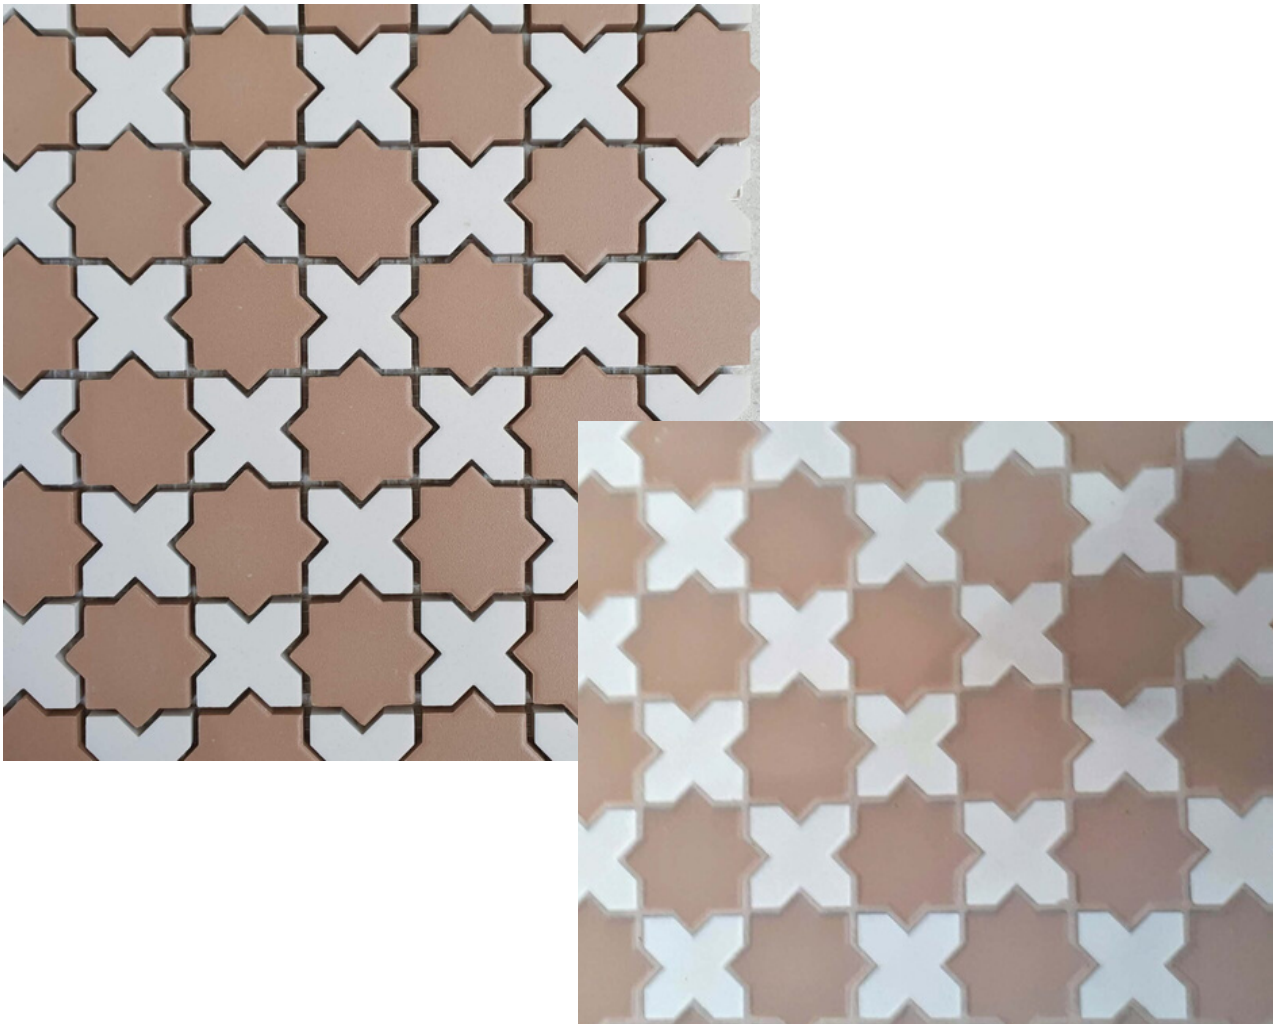

FULL BODY PORCELAIN. MADE IN ITALY.

P5 slip rating for floors.

50mm diameter circle on mosaic sheet

PINK - 23m². GREEN - 1.3m²

now **\$165 per m²**

Available while stocks last

MOROCCAN MOSAIC

FULL BODY PORCELAIN. MADE IN ITALY.