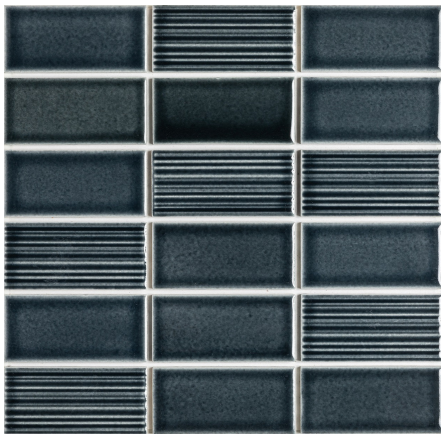

DARK BLUE
1.8m² available

WHITE
2.4m² available

ROCKPOOL
45m² available

now \$95 per m²

Available while stocks last

NAGARA MOSAIC

45x95mm brick mosaic.
Made in Japan. Suitable for walls.

GREY
40m² available