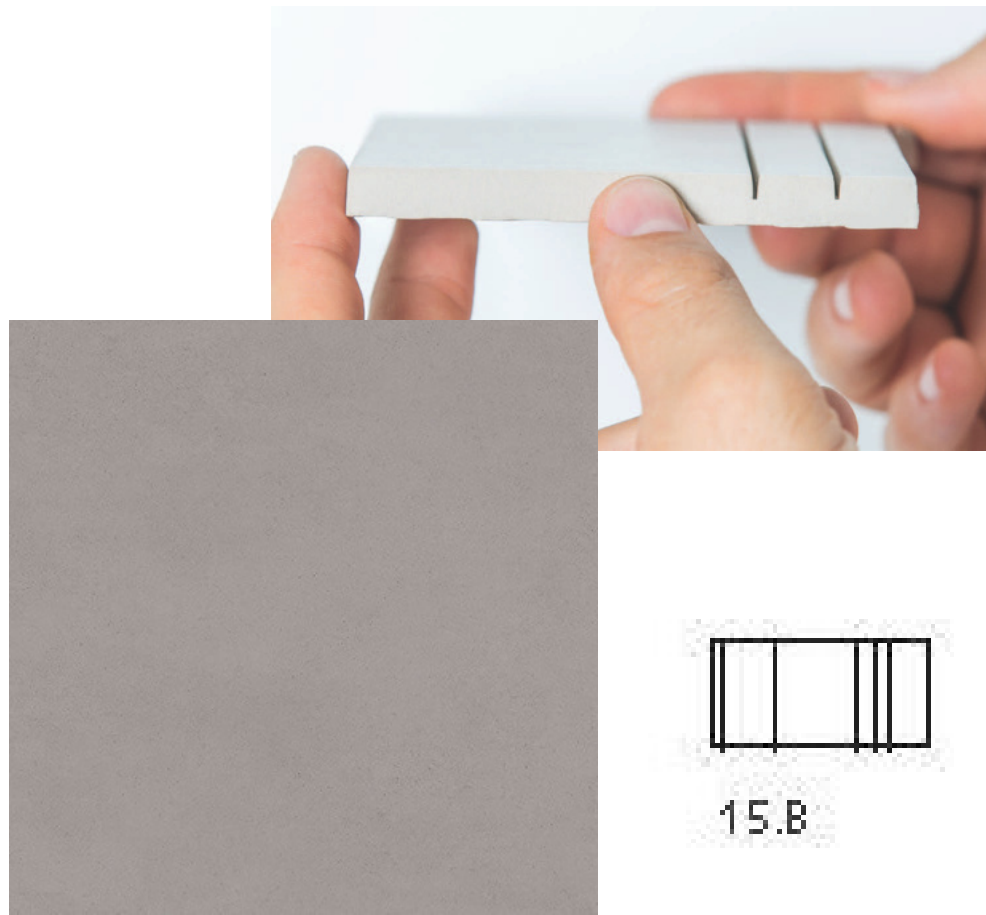

CAVA BLACK 60.A
600x600
porcelain tile with
waterjet lines as per
diagram below

6.5m² available

60.A P.C. 60-1

now \$55 per m²

Available while stocks last

CAVA GREY 15.B DECOR

PORCELAIN TILE WITH WATERJET LINES
MADE IN SPAIN. Suitable for floors and walls
150X300 - 4.5m²