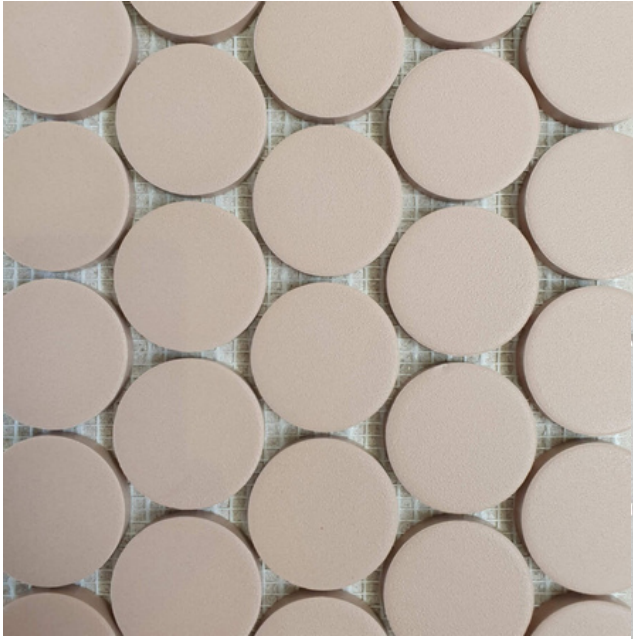

LARGE ROUND MOSAIC

FULL BODY PORCELAIN. MADE IN ITALY.

P5 slip rating for floors.

50mm diameter circle on mosaic sheet

PINK - 23m². GREEN - 1.3m²

now **$165 per m²**

Available while stocks last