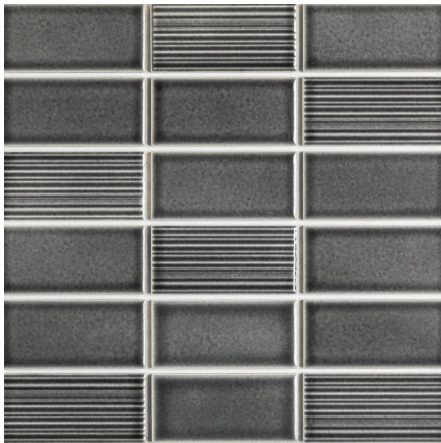

DARK BLUE
1.8m² available

WHITE
2.4m² available

ROCKPOOL
45m² available

now \$95 per m²

Available while stocks last

NAGARA MOSAIC

45x95mm brick mosaic.
Made in Japan. Suitable for walls.

GREY
40m² available