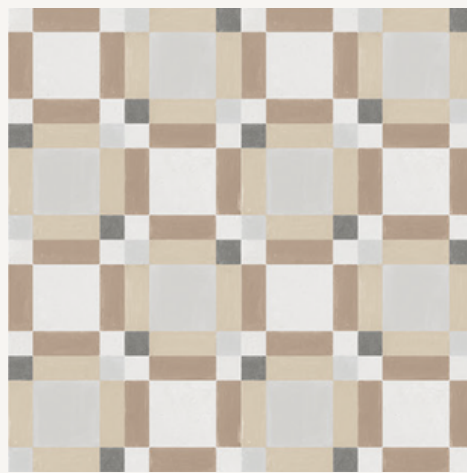

PORTIA SERIES

The Portia pattern tile series unites a handcrafted appearance with geometrics and colour. Its harmonious mix of colours and geometric motifs lend it personality and decorative charm.

Linear brushstrokes of colour on a cement background add a distinctive, colourful, handcrafted touch.

Made in Spain. Suitable for walls and floors with an R10 slip rating.

Available in Pink or Sand in 3 patterns, Diamond, Geometric or Square.

PORTIA DIAMOND

SIZE(MM):
223x223. 10mm thickness.

COLOURS:

SAND

PINK

PORTIA SQUARE

SIZE(MM):
223x223. 10mm thickness.

COLOURS:

SAND

PINK

PORTIA GEOMETRIC

SIZE(MM):
223x223. 10mm thickness.

COLOURS: