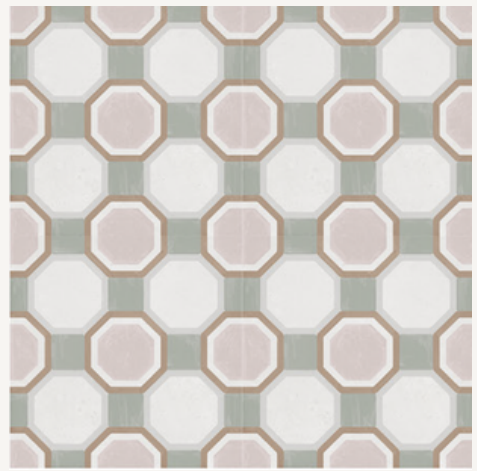

PORTIA SERIES

The Portia pattern tile series unites a handcrafted appearance with geometrics and colour. Its harmonious mix of colours and geometric motifs lend it personality and decorative charm.

Linear brushstrokes of colour on a cement background add a distinctive, colourful, handcrafted touch.

Made in Spain. Suitable for walls and floors with an R10 slip rating.

Available in Pink or Sand in 3 patterns, Diamond, Geometric or Square.

PORTIA DIAMOND

SIZE(MM):
223x223. 10mm thickness.

COLOURS:

SAND

PINK

PORTIA SQUARE

SIZE(MM):
223x223. 10mm thickness.

COLOURS:

SAND

PINK

PORTIA GEOMETRIC

SIZE(MM):
223x223. 10mm thickness.

COLOURS: