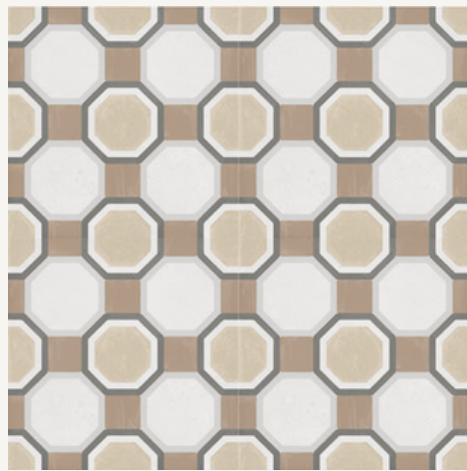

PORTIA SERIES

The Portia pattern tile series unites a handcrafted appearance with geometrics and colour. Its harmonious mix of colours and geometric motifs lend it personality and decorative charm.

Linear brushstrokes of colour on a cement background add a distinctive, colourful, handcrafted touch.

Made in Spain. Suitable for walls and floors with an R10 slip rating.

Available in Pink or Sand in 3 patterns, Diamond, Geometric or Square.

PORTIA DIAMOND

SIZE(MM):
223x223. 10mm thickness.

COLOURS:

SAND

PINK

PORTIA SQUARE

SIZE(MM):
223x223. 10mm thickness.

COLOURS:

SAND

PINK

PORTIA GEOMETRIC

SIZE(MM):
223x223. 10mm thickness.

COLOURS: