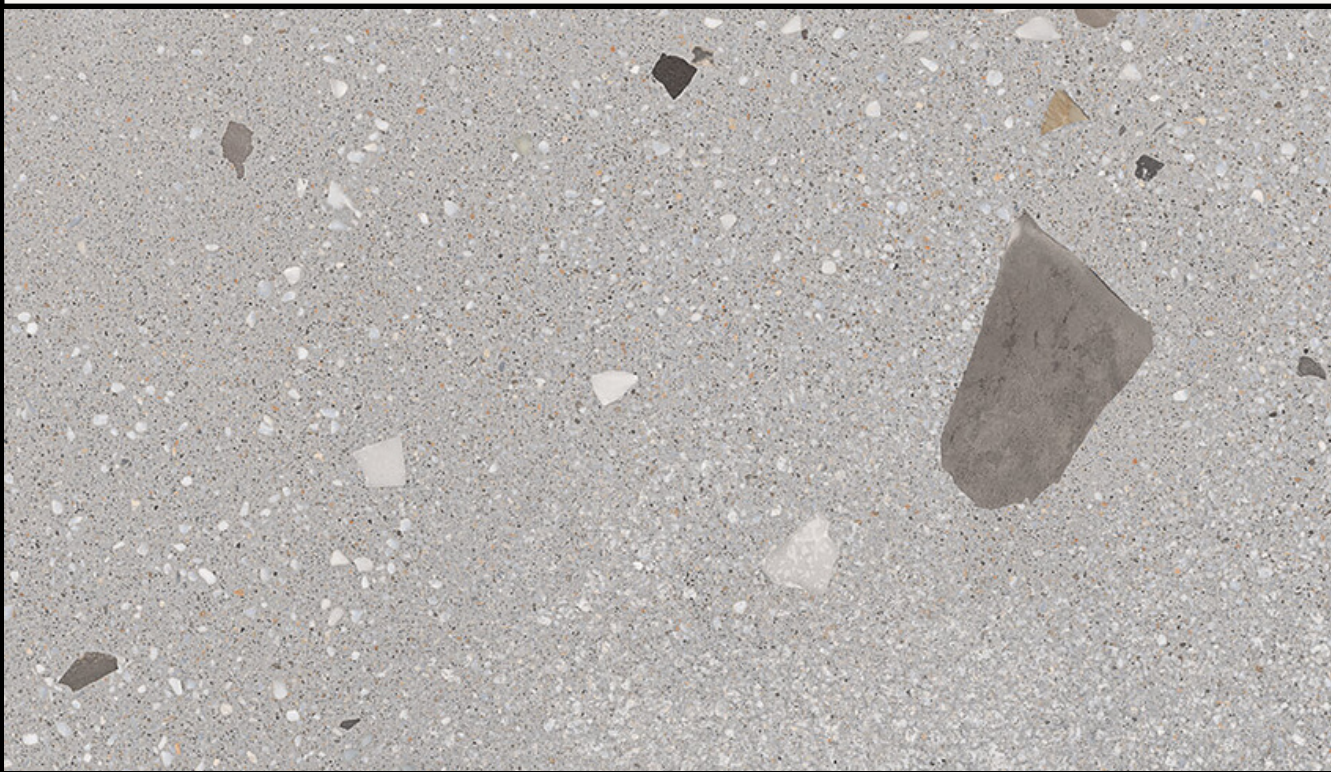

KADO SERIES

Terrazzo look porcelain tile series available in 2 prints -
Cement or Flakes - and many shades. Made in Italy.

TIENTO

03 9510 5055
hello@tiento.com.au

TIENTO.COM.AU

KADO CEMENT

Kado Cement series rediscovers the charm of old marble floors. This porcelain series has a stone effect embellished with small inserts and is a reinterpretation of the classic Venetian terrazzo.

Available in six colours and in 3 sizes: 600×600, 600×1200 and 900×900, Kado Cement is an extremely versatile series that combines classic style with the advantages of modern flooring.

Made in Italy. Rectified edge. Suitable for floors and walls. P4 slip resistance, perfect for use in retail and commercial spaces.

Available in five colours and three sizes, Kado Flakes is an extremely versatile series that combines classic style with the advantages of modern flooring.

Made in Italy. Rectified edge. Suitable for floors and walls.
Available in R10 slip resistance or R11 external finish.

KADO FLAKES ICE, CLAY and SMOKE available in R11 slip rating for external use in 600x600x10mm format or 900x900x20mm format.

COLOURS:

ICE

OCEAN

CLAY

SMOKE

LEAD

TIENTO