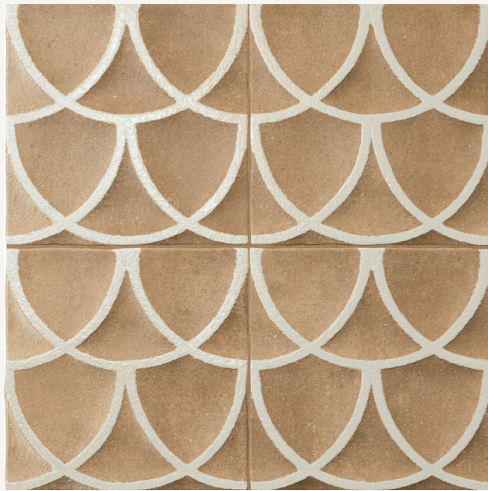

TERRACRETA SERIES

200x200 porcelain tile series available in 3 shades and 2 matching feature wall surfaces. Made in Italy. Suitable for internal and external use with P5 slip resistance.

TIENTO

03 9510 5055
hello@tiento.com.au
TIENTO.COM.AU

TERRACRETA SERIES

The Terracreta series explores the highly contemporary appeal of clay, combined with the use of ancient craftsmanship techniques.

The range consists of three plain colours suitable for use internally and externally on walls or floors, with a P5 slip resistance. They have raised and irregular edges for a realistic handmade look.

It is complimented by two decorative feature patterns suitable for walls – Lines, with its lineal carved pattern and Scallop, with its contrast repetitive circular pattern. Both patterns are available in two colourways.

03 9510 5055
hello@tiento.com.au
TIENTO.COM.AU

TERRACRETA SERIES

SIZE(MM):
200x200. 10mm thickness.

FEATURE WALL PATTERNS:

SCALLOP CHAMOTTE

SCALLOP ARGILLA

LINES ARGILLA
CHAMOTTE

LINES CHAMOTTE