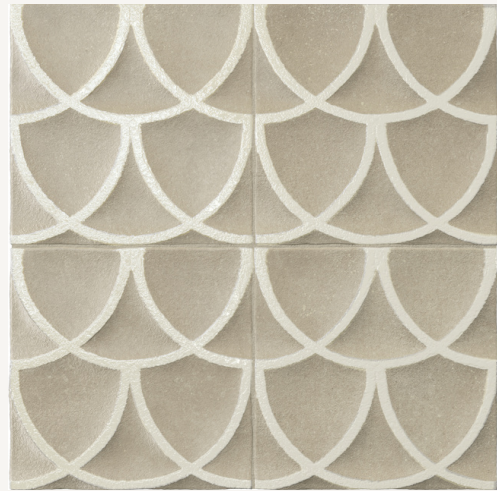

TERRACRETA SERIES

The Terracreta series explores the highly contemporary appeal of clay, combined with the use of ancient craftsmanship techniques.

The range consists of three plain colours suitable for use internally and externally on walls or floors, with a P5 slip resistance. They have raised and irregular edges for a realistic handmade look.

It is complimented by two decorative feature patterns suitable for walls – Lines, with its lineal carved pattern and Scallop, with its contrast repetitive circular pattern. Both patterns are available in two colourways.

03 9510 5055
hello@tiento.com.au
TIENTO.COM.AU

TERRACRETA SERIES

SIZE(MM):
200x200. 10mm thickness.

FEATURE WALL PATTERNS:

SCALLOP CHAMOTTE

SCALLOP ARGILLA

LINES ARGILLA
CHAMOTTE

LINES CHAMOTTE