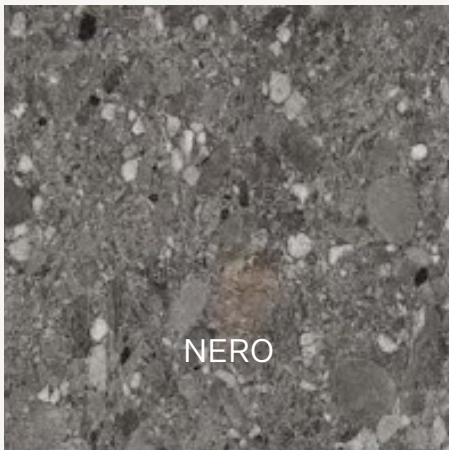

Ceppo porcelain tile series has the sophisticated charisma of a famous Lombard stone in moody nero black or deep verde green with rich textured effects of iridescent reflections.

The infinite irregular shaped fragments reflect light diversely, thanks to state-of-the-art digital technologies. An all-inclusive assortment of porcelain tile in a full range of sizes, thicknesses, and finishes for all kinds of outdoor or indoor spaces.

Made in Italy. Rectified edge. Suitable for internal & external floors and walls. Available in R10 or R11 slip resistance.

TIENTO

03 9510 5055
hello@tiento.com.au

TIENTO.COM.AU

CEPPO SERIES

SIZES(MM):

R10 slip resistance - 600x600, 600x1200, 1200x1200 and 300x600.
10mm thickness.

R11 external slip resistance - 600x600, 600x1200 and 300x600.
10mm thickness

COLOURS:

TIENTO

03 9510 5055
hello@tiento.com.au
TIENTO.COM.AU

CEPPO SERIES

TIENTO

03 9510 5055
hello@tiento.com.au

TIENTO.COM.AU