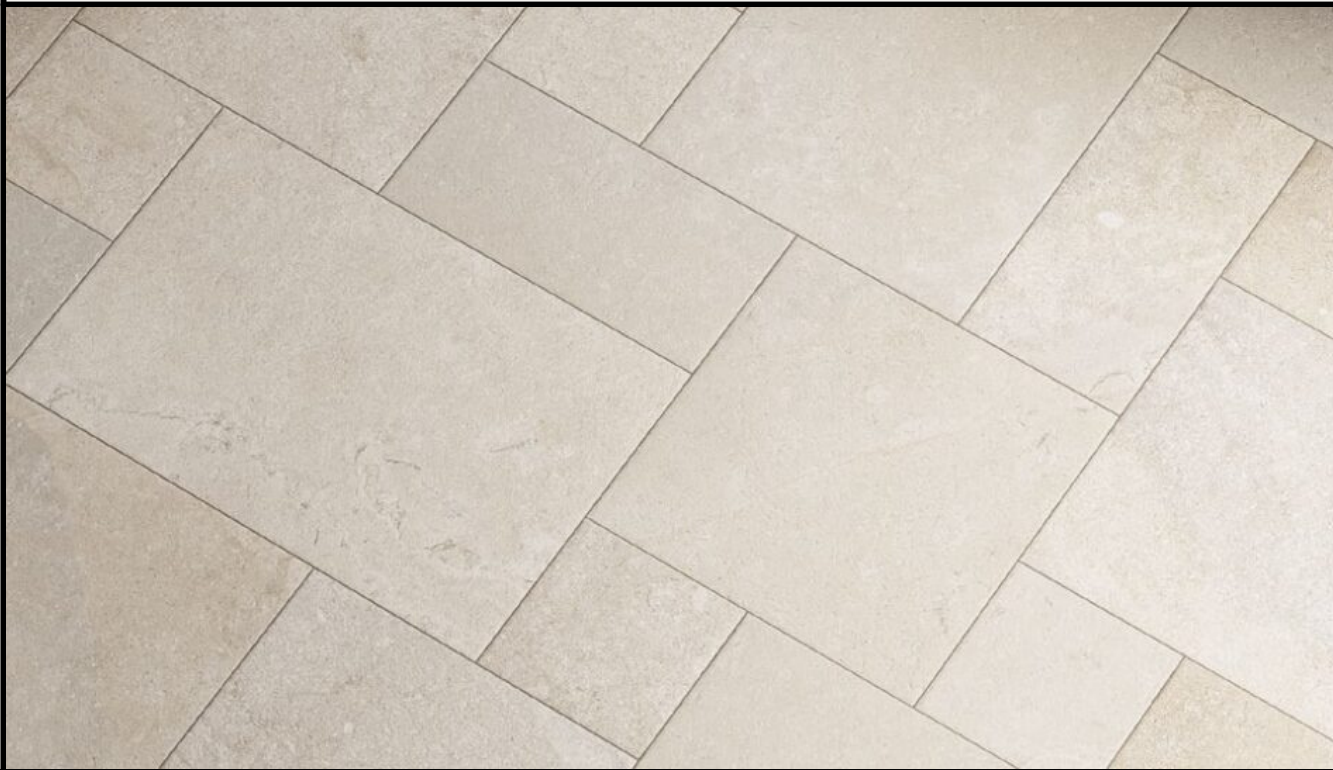

TUFFEAU SERIES

Limestone look porcelain tile series available in 3 shades and a range of sizes. Made in Italy. Suitable for internal and external use.

TIENTO

03 9510 5055
hello@tiento.com.au

TIENTO.COM.AU

TUFFEAU SERIES

The Tuffeau porcelain series replicates the sandy, fine-grain look of natural limestone without the upkeep.

This collection is available in three colours: Bianco, where Tuffeau is pure light that floods the rooms; Dorato, whose amber shades create a more rustic and warmer feel; and Terra, which evokes the feeling of a cool summer breeze.

Available in a range of sizes and two finishes – Natural (R9) and External (R11) – to add a harmonious beauty to both indoors and outdoors.

Made in Italy. Rectified edge. Suitable for floors and walls.