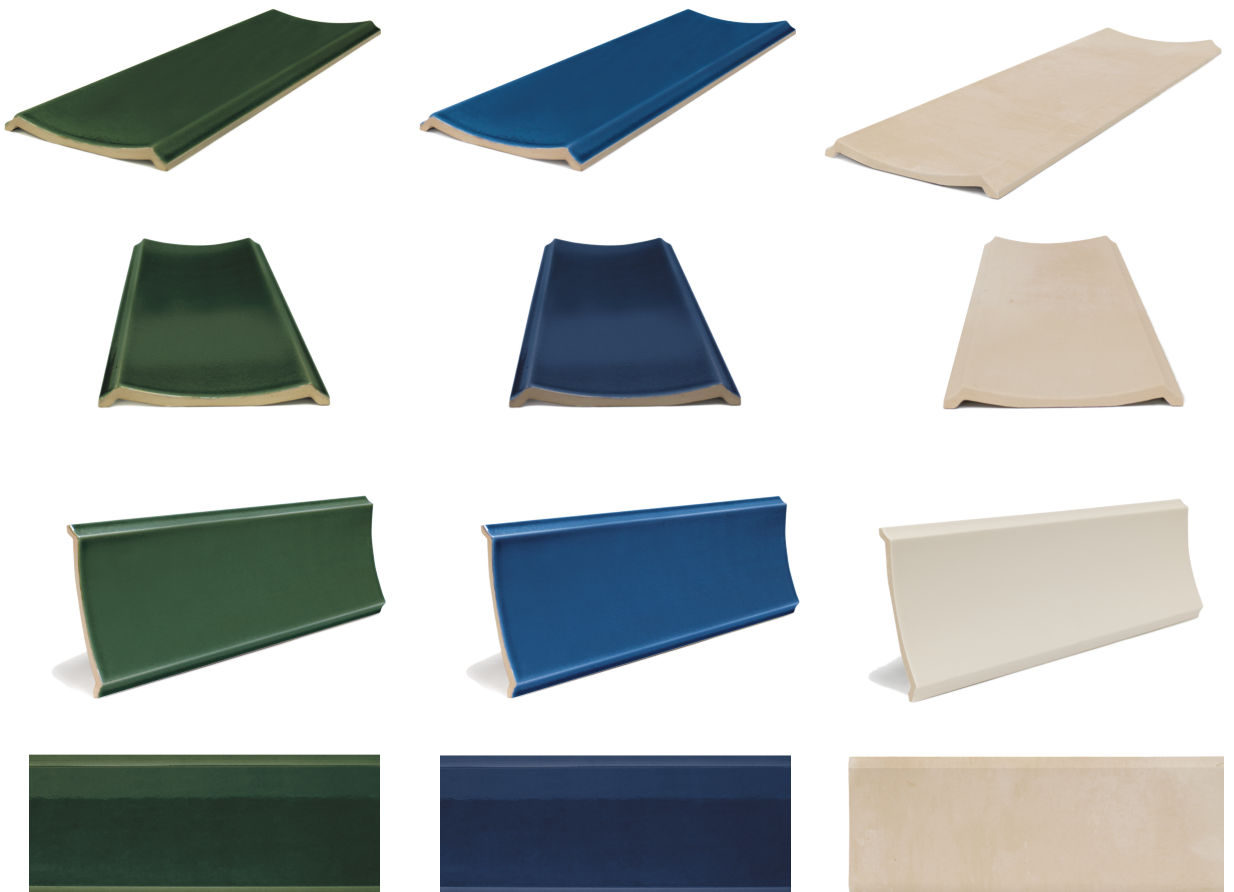

BOW 3D SERIES

SIZE(MM):
150x450

COLOURS:
GREEN GLOSS, BLUE GLOSS, CLAY MATT

BOW 3D SERIES FROM ALL ANGLES

TIENTO

03 9510 5055
hello@tiento.com.au
TIENTO.COM.AU