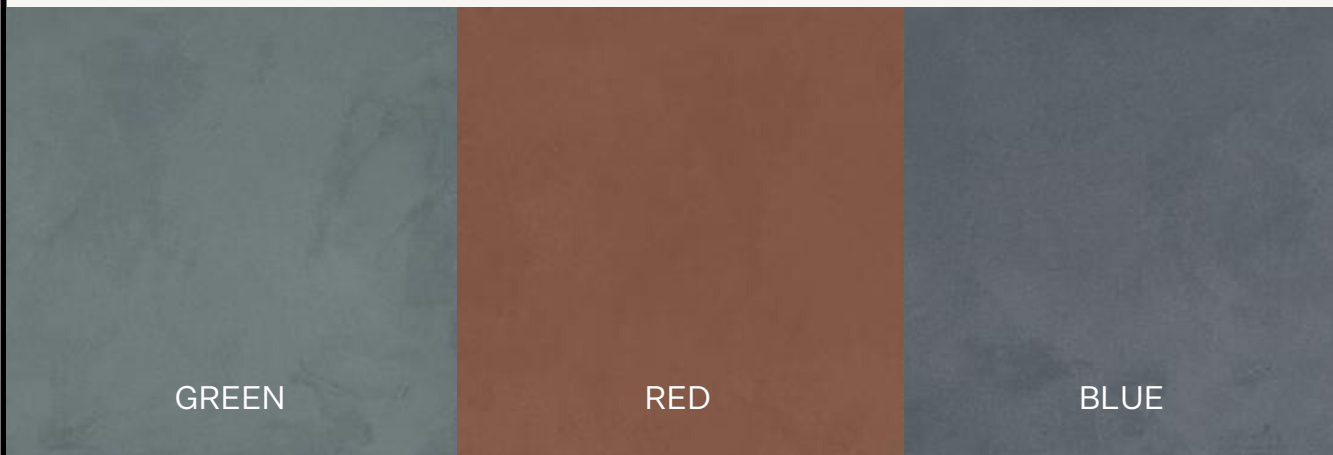

STRATFORD COLOUR

Porcelain tile series available in 3 vibrant shades and a range of sizes. Made in Italy. R10 slip resistance.

TIENTO

03 9510 5055
hello@tiento.com.au

TIENTO.COM.AU

STRATFORD COLOUR

Stratford Colour has a slightly uneven, matt texture, with a timeworn beauty ideal for covering contemporary spaces with meticulous design in vibrant shades. The sophisticated colours run right through the depth of the surface, enhancing both its stone-look appeal and technical properties. Available in 3 colours and 3 sizes.

Made in Italy. Rectified edge. Suitable for internal floors and walls. R10 slip rating.

Pair the Stratford Colour series back with our Stratford Natural series in 5 neutral tones - White, Clay, Beige, Grey & Dark Grey.

TIENTO

03 9510 5055
hello@tiento.com.au

TIENTO.COM.AU

STRATFORD COLOUR

SIZES(MM):

R10 slip rating, 10mm thickness – Stocked in 600×600.

Available to order in 600×1200 or 210×180 hexagon.

COLOURS: