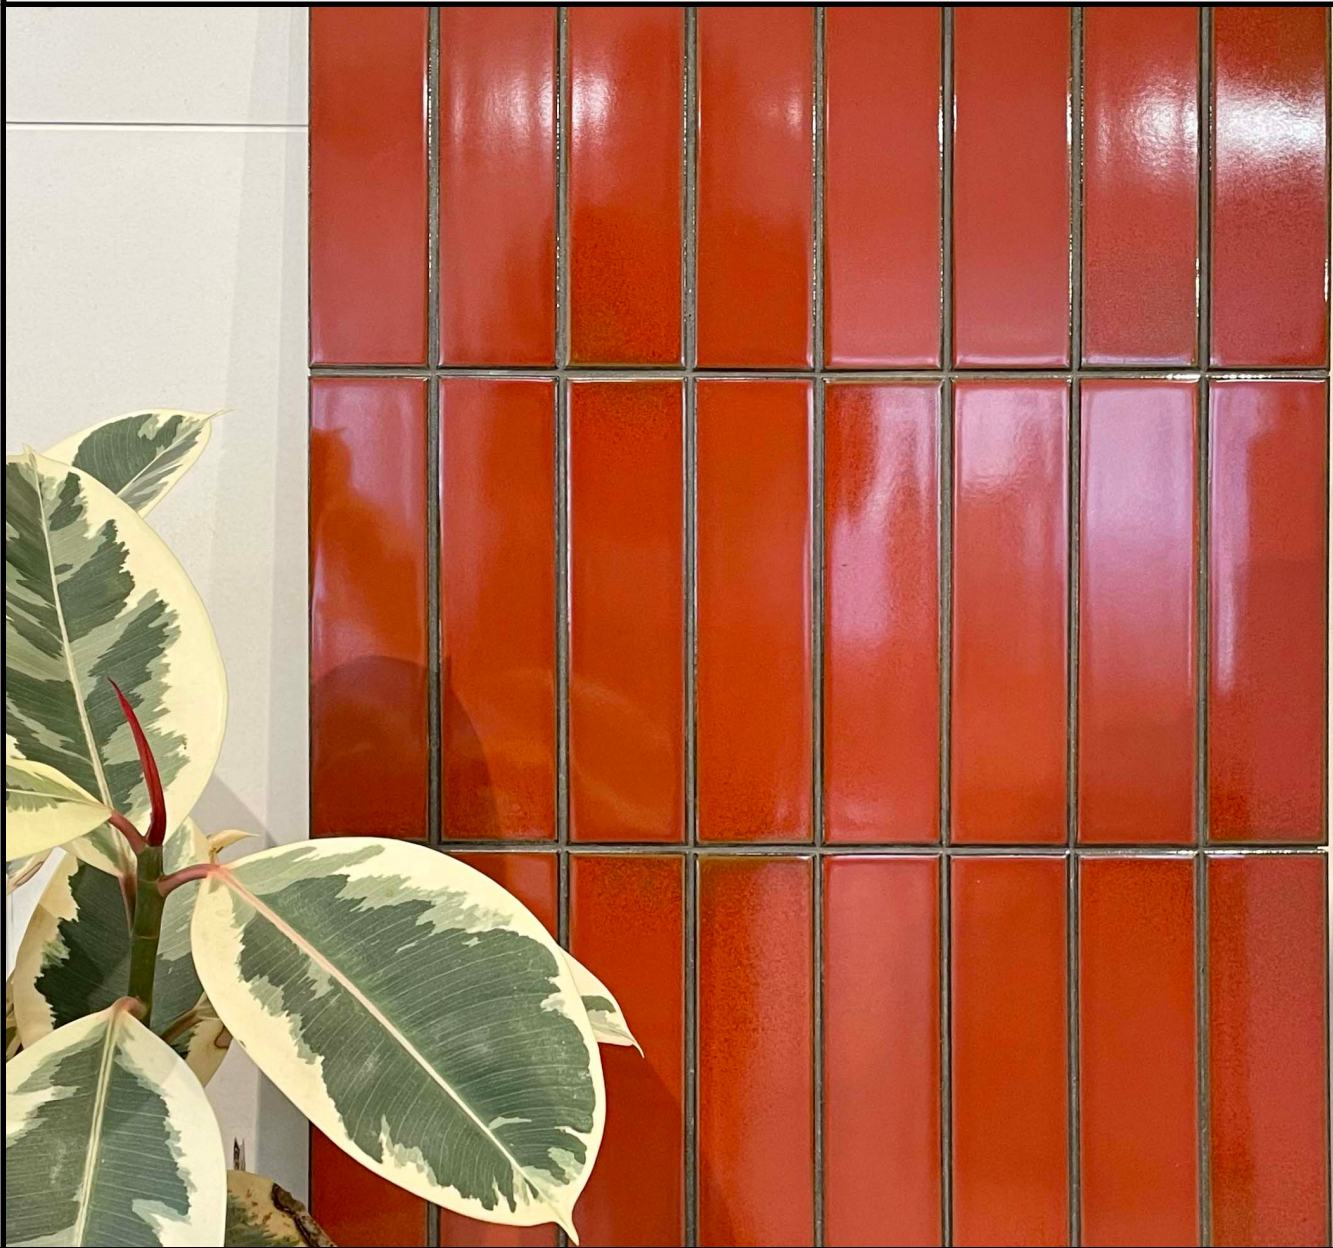

EDO SERIES

A sleek and modern brick tile with a distinct Japanese glaze.
Available in 4 colours. Made in Japan. Suitable for walls.

TIENTO

03 9510 5055
hello@tiento.com.au

TIENTO.COM.AU

EDO SERIES

Edo series is a subway brick format porcelain tile available in four unique glazes.

Edo in Speckle White is a sleek and modern matt finish with a distinct Japanese speckle glaze, allowing you to create a beautiful finish once laid.

While the other 3 shades (Deep Red, Green tea and Tofi) have a gloss finish in either a deep red, soft green or a beautifully rich toffee shade.