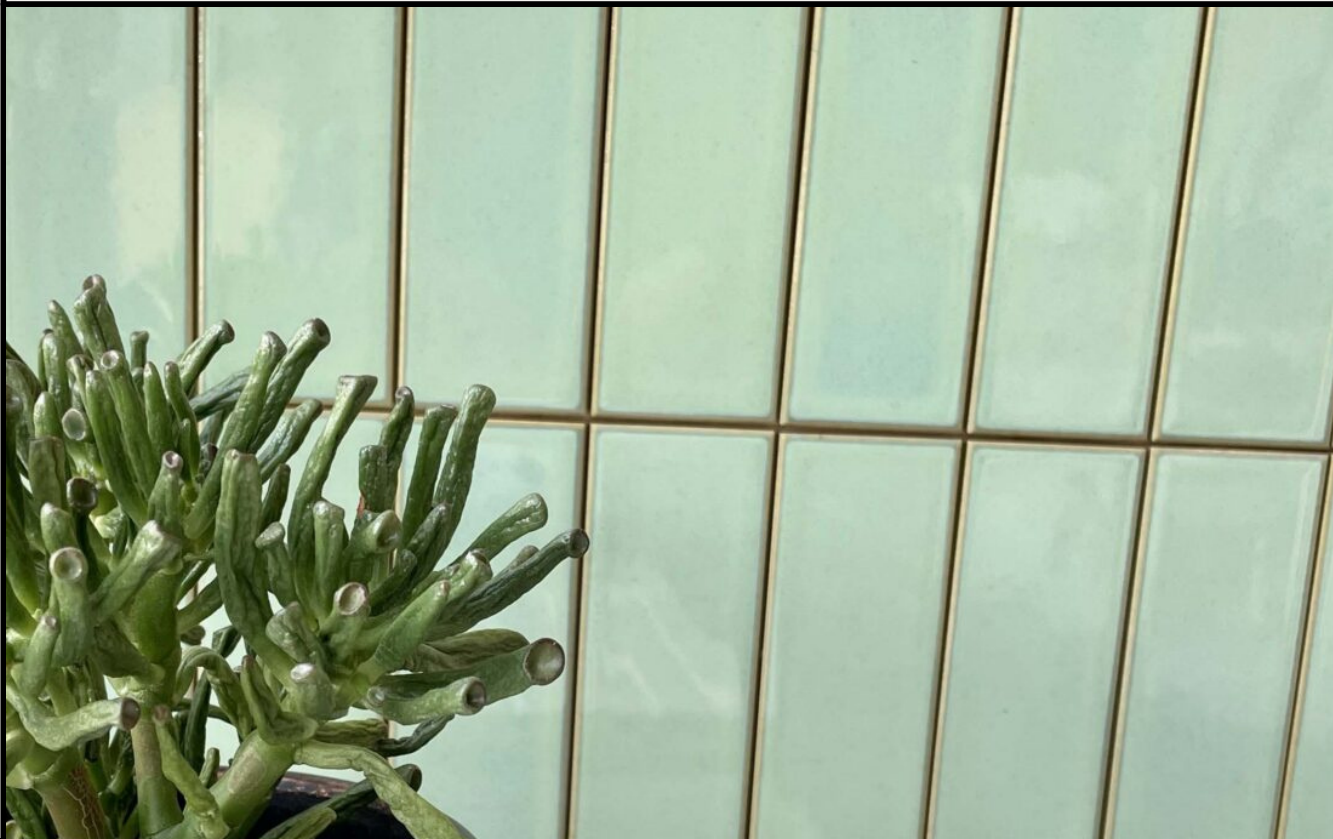

EDO SERIES

Edo series is a subway brick format porcelain tile available in four unique glazes.

Edo in Speckle White is a sleek and modern matt finish with a distinct Japanese speckle glaze, allowing you to create a beautiful finish once laid.

While the other 3 shades (Deep Red, Green tea and Tofi) have a gloss finish in either a deep red, soft green or a beautifully rich toffee shade.

Made in Japan. 60x227 format. 8mm thickness

TIENTO

03 9510 5055
hello@tiento.com.au

TIENTO.COM.AU