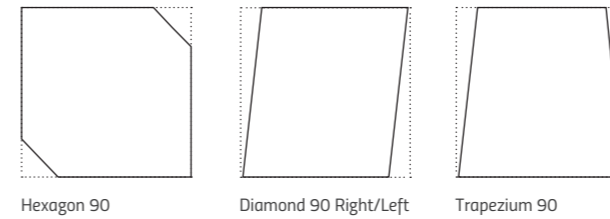

Special Shapes in 90x90 cm: