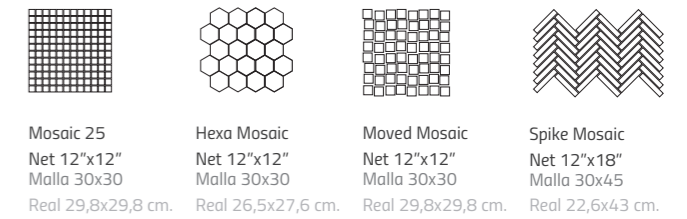

Complements / Complementos

Step Tile & Countertops Availables. Pag. 236.
Peldaños y Encimeras disponibles. Pag. 236.

Color Body Porcelain / Porcelánico Masa Coloreada
Rectified / Destonified V.1 / Rectificado / Destonificado V.1
N° Designs By Format / N° De Diseños Por Formato :
90X90 (And special Shapes): 16 / 45x90: 32 / 60x60: 28 / 30x60: 56 / 10x60: 168

Natural Finish
Graphic Scale 1/4

Available Sizes & Finishes / Formatos y Acabados Disponibles

Nominal Size Formato Nominal	Real Size Formato Real	Natural Natural R10	Price Code Código Precio	Pz/Box	M2/Box	Kg/Box	Box/Pa	M2/Pa	Kg/Pa
10x60 cm. 4"x24"	9,8x59,8x0,9 cm.	●	10	10	0,59	13,30	60	35,40	838
30x60 cm. 12"x24"	29,8x59,8x0,9 cm.	●	30	6	1,07	22,74	40	42,80	940
60x60 cm. 24"x24"	59,8x59,8x0,9 cm.	●	60	3	1,07	23,22	40	42,91	962
45x90 cm. 18"x36"	44,8x89,8x0,9 cm.	●	45	3	1,21	25,50	32	38,62	849
90x90 cm. 36"x36"	89,8x89,8x0,9 cm.	●	90	1	0,81	17,00	44	35,42	796
90x90 Hexagon	89,8x86	●	91	1	0,77	20,00	44	34,10	846
90x90 Diamond	89,8x79	●	92	1	0,71	18,50	44	31,24	786
90x90 Trapezium	89,8x79	●	93	1	0,71	18,50	44	31,24	786
Mosaic 25	29,8x29,8x0,9 cm.	●	25	5	0,44	9,00	60	26,40	576
Hexa Mosaic	26,5x27,6	●	301	5	0,33	6,50	60	19,80	426
Moved Mosaic	29,8x29,8	●	302	5	0,44	9,00	60	26,40	576
Spike Mosaic	22,6x43	●	303	5	0,47	10,75	40	18,80	465